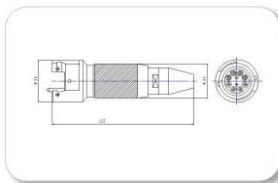

Military tactical fiber optical connector

TBE 2 core Male connector

TBE 2 core Female connector

TBE 2 core Metallic female connector

TBE 4 core female connector

TBE 4 core Metallic female connector

TBE 6 core metallic male connector

TBE 6 core metallic female connector

TBE 8 core metallic male connector

TBE 8 core metallic female connector

Female metallic Duplex military patch cord

Male plastic duplex military patch cord

Male 4 core metallic military patch cord