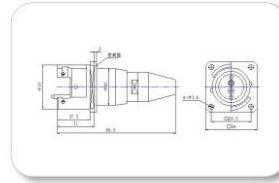

Military tactical fiber optical connector

TBE 2 core Male connector

TBE 2 core Female connector

TBE 2 core Metallic female connector

TBE 4 core female connector

TBE 4 core Metallic female connector

TBE 6 core metallic male connector

TBE 6 core metallic female connector

TBE 8 core metallic male connector

TBE 8 core metallic female connector

Female metallic Duplex military patch cord

Male plastic duplex military patch cord

Male 4 core metallic military patch cord