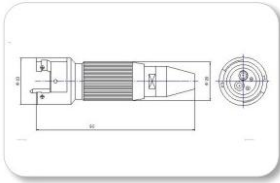

Military tactical fiber optical connector

TBE 2 core Male connector

TBE 2 core Female connector

TBE 2 core Metallic female connector

TBE 4 core female connector

TBE 4 core Metallic female connector

TBE 6 core metallic male connector

TBE 6 core metallic female connector

TBE 8 core metallic male connector

TBE 8 core metallic female connector

Female metallic Duplex military patch cord

Male plastic duplex military patch cord

Male 4 core metallic military patch cord