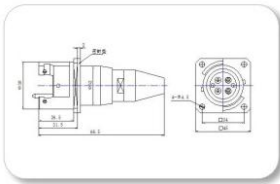

Military tactical fiber optical connector

TBE 2 core Male connector

TBE 2 core Female connector

TBE 2 core Metallic female connector

TBE 4 core female connector

TBE 4 core Metallic female connector

TBE 6 core metallic male connector

TBE 6 core metallic female connector

TBE 8 core metallic male connector

TBE 8 core metallic female connector

Female metallic Duplex military patch cord

Male plastic duplex military patch cord

Male 4 core metallic military patch cord