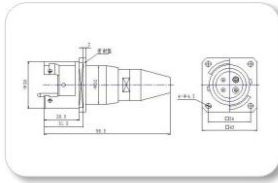

Military tactical fiber optical connector

TBE 2 core Male connector

TBE 2 core Female connector

TBE 2 core Metallic female connector

TBE 4 core female connector

TBE 4 core Metallic female connector

TBE 6 core metallic male connector

TBE 6 core metallic female connector

TBE 8 core metallic male connector

TBE 8 core metallic female connector

Female metallic Duplex military patch cord

Male plastic duplex military patch cord

Male 4 core metallic military patch cord