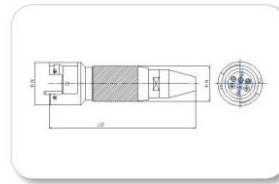

Military tactical fiber optical connector

TBE 2 core Male connector

TBE 2 core Female connector

TBE 2 core Metallic female connector

TBE 4 core female connector

TBE 4 core Metallic female connector

TBE 6 core metallic male connector

TBE 6 core metallic female connector

TBE 8 core metallic male connector

TBE 8 core metallic female connector

Female metallic Duplex military patch cord

Male plastic duplex military patch cord

Male 4 core metallic military patch cord