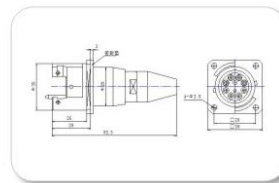

Military tactical fiber optical connector

TBE 2 core Male connector

TBE 2 core Female connector

TBE 2 core Metallic female connector

TBE 4 core female connector

TBE 4 core Metallic female connector

TBE 6 core metallic male connector

TBE 6 core metallic female connector

TBE 8 core metallic male connector

TBE 8 core metallic female connector

Female metallic Duplex military patch cord

Male plastic duplex military patch cord

Male 4 core metallic military patch cord