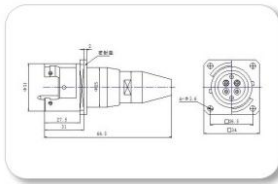

Military tactical fiber optical connector

TBE 2 core Male connector

TBE 2 core Female connector

TBE 2 core Metallic female connector

TBE 4 core female connector

TBE 4 core Metallic female connector

TBE 6 core metallic male connector

TBE 6 core metallic female connector

TBE 8 core metallic male connector

TBE 8 core metallic female connector

Female metallic Duplex military patch cord

Male plastic duplex military patch cord

Male 4 core metallic military patch cord